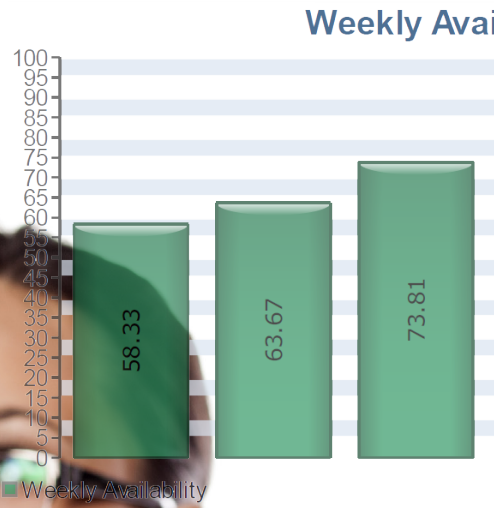

Dream Report®

In the 21st century, there's no room for programming or extensive system integration. Dream Report delivers the best reports and dashboards for compliance and performance monitoring, with unparalleled ease of use and flexibility. We're taming your Ocean of Data.

Free Demo: www.DreamReport.net/Next

1. **Reports List**
2. Batch reports
     - Batch Info Report PDF (2)
   - Energy Report examples
     - Energy Efficiency Report PDF (5)
     - Energy Signature PDF (2)
     - Report Energy PDF (1)
   - MES Reports
     - Production Report PDF (0) Web
     - Quality Report PDF (0) Web
   - OEE, Performance and Maintenance
     - Equipment availability report PDF (4) KES (1)
     - Report Maintenance PDF (1)
   - Production and Manufacturing
     - Dashboard Report PDF (1)
     - Report Production PDF (1)
     - Report Refinery PDF (3)
   - Reporting Objects Examples
     - Setpoint Analysis
     - Water - Waste Water
     - Web Reports

On Counter	124
Off Counter	124

Running Time	
Down Time	
System Availability	

Weekly Availability Information

Date	Running Time	Down Time
01/01/2012	14:00:00	10:00:00