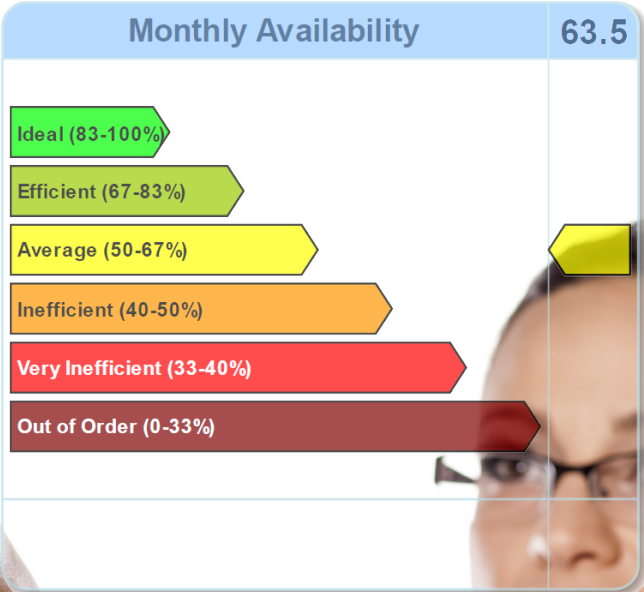

Dream Report®

In the 21st century, there's no room for programming or extensive system integration. Dream Report delivers the best reports and dashboards for compliance and performance monitoring, with unparalleled ease of use and flexibility. We're taming your Ocean of Data.

Free Demo: www.DreamReport.net/Next

1. **Reports List**
2. Batch reports
     - Batch Info Report PDF (2)
   - Energy Report examples
     - Energy Efficiency Report PDF (5)
     - Energy Signature PDF (2)
     - Report Energy PDF (1)
   - MES Reports
     - Production Report PDF (0) Web
     - Quality Report PDF (0) Web
   - OEE, Performance and Maintenance
     - Equipment availability report PDF (4) KES (1)
     - Report Maintenance PDF (1)
   - Production and Manufacturing
     - Dashboard Report PDF (1)
     - Report Production PDF (1)
     - Report Refinery PDF (3)
   - Reporting Objects Examples
     - Setpoint Analysis
     - Water - Waste Water
     - Web Reports

On Counter	124
Off Counter	124

Running Time	
Down Time	
System Availability	

Weekly Availability Information

Date	Running Time	Down Time
01/01/2012	14:00:00	10:00:00